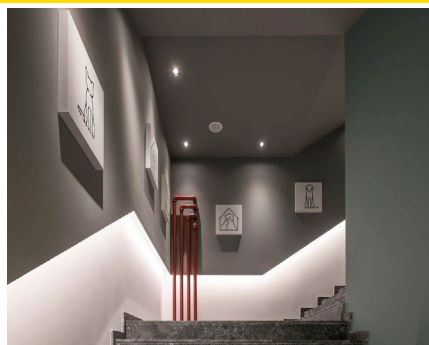

STELLA 4 FUSUS	STELLA 5 FUSUS	STELLA 6 FUSUS
CUT Ø83	CUT 77x77	CUT Ø65
S.S.LED | 2700-3000-4000K | max1053Lm | 150 Lm/W | CRI80-90